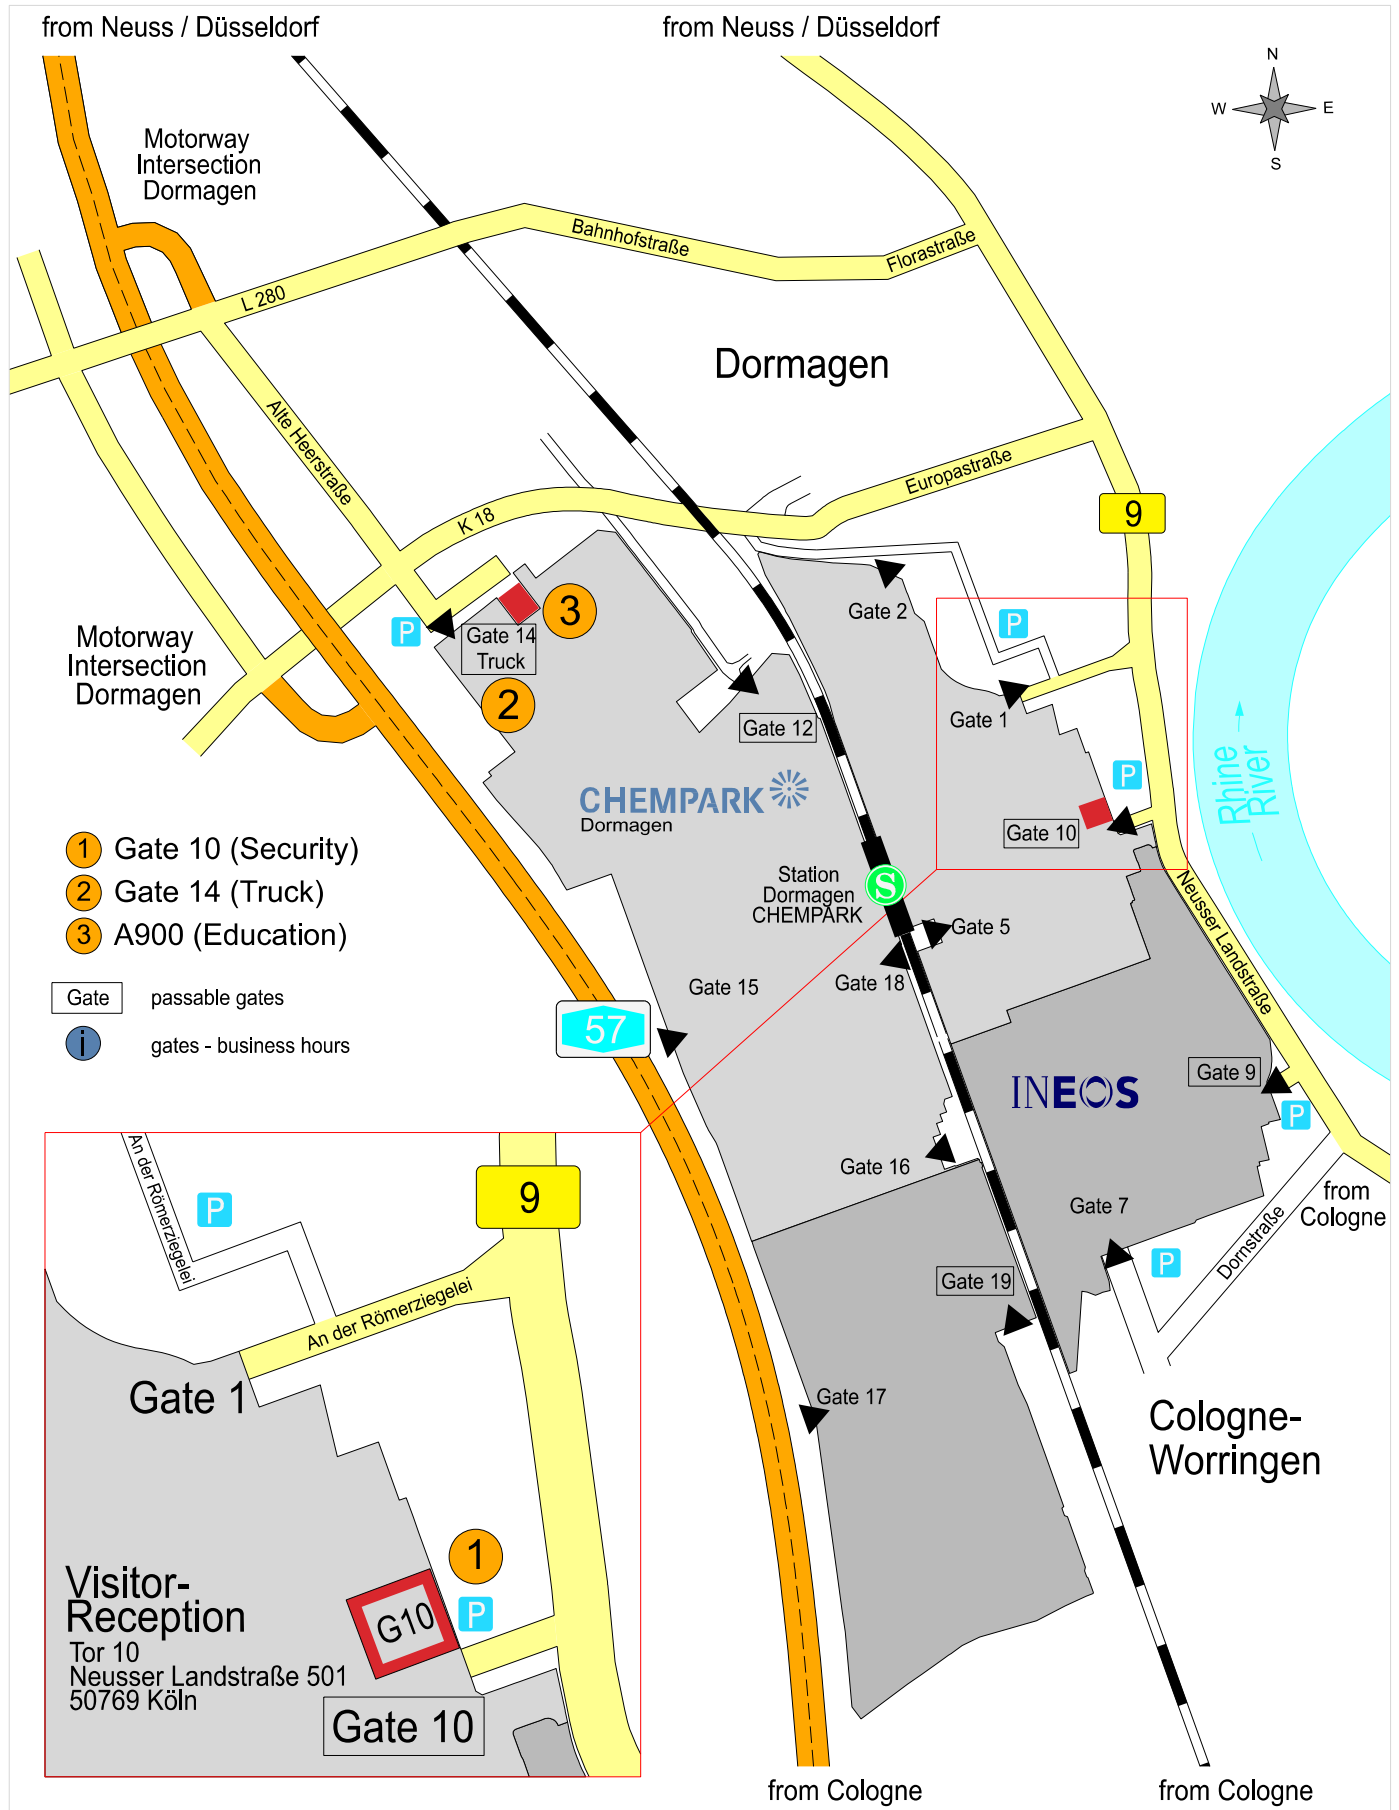

location plan detail

...for navigation systems (List of addresses & coordinates)

No. on	Bldg. No.	Users	Postal	City	Street	No.	Coordinates	
map	(internal)	Function	code				North	East
1	G 10	Gate 10 (CUR Security)	50769	Cologne	Neusser Landstraße	501	51.08000	6.84800
2	A 904	Gate 14 (CUR Security), Truck Entrance	41540	Dormagen	Alte Heerstraße	1	51.08700	6.81850
3	A 900	CUR-Ausbildung	41540	Dormagen			51.08665	6.82030

51° N 7° E