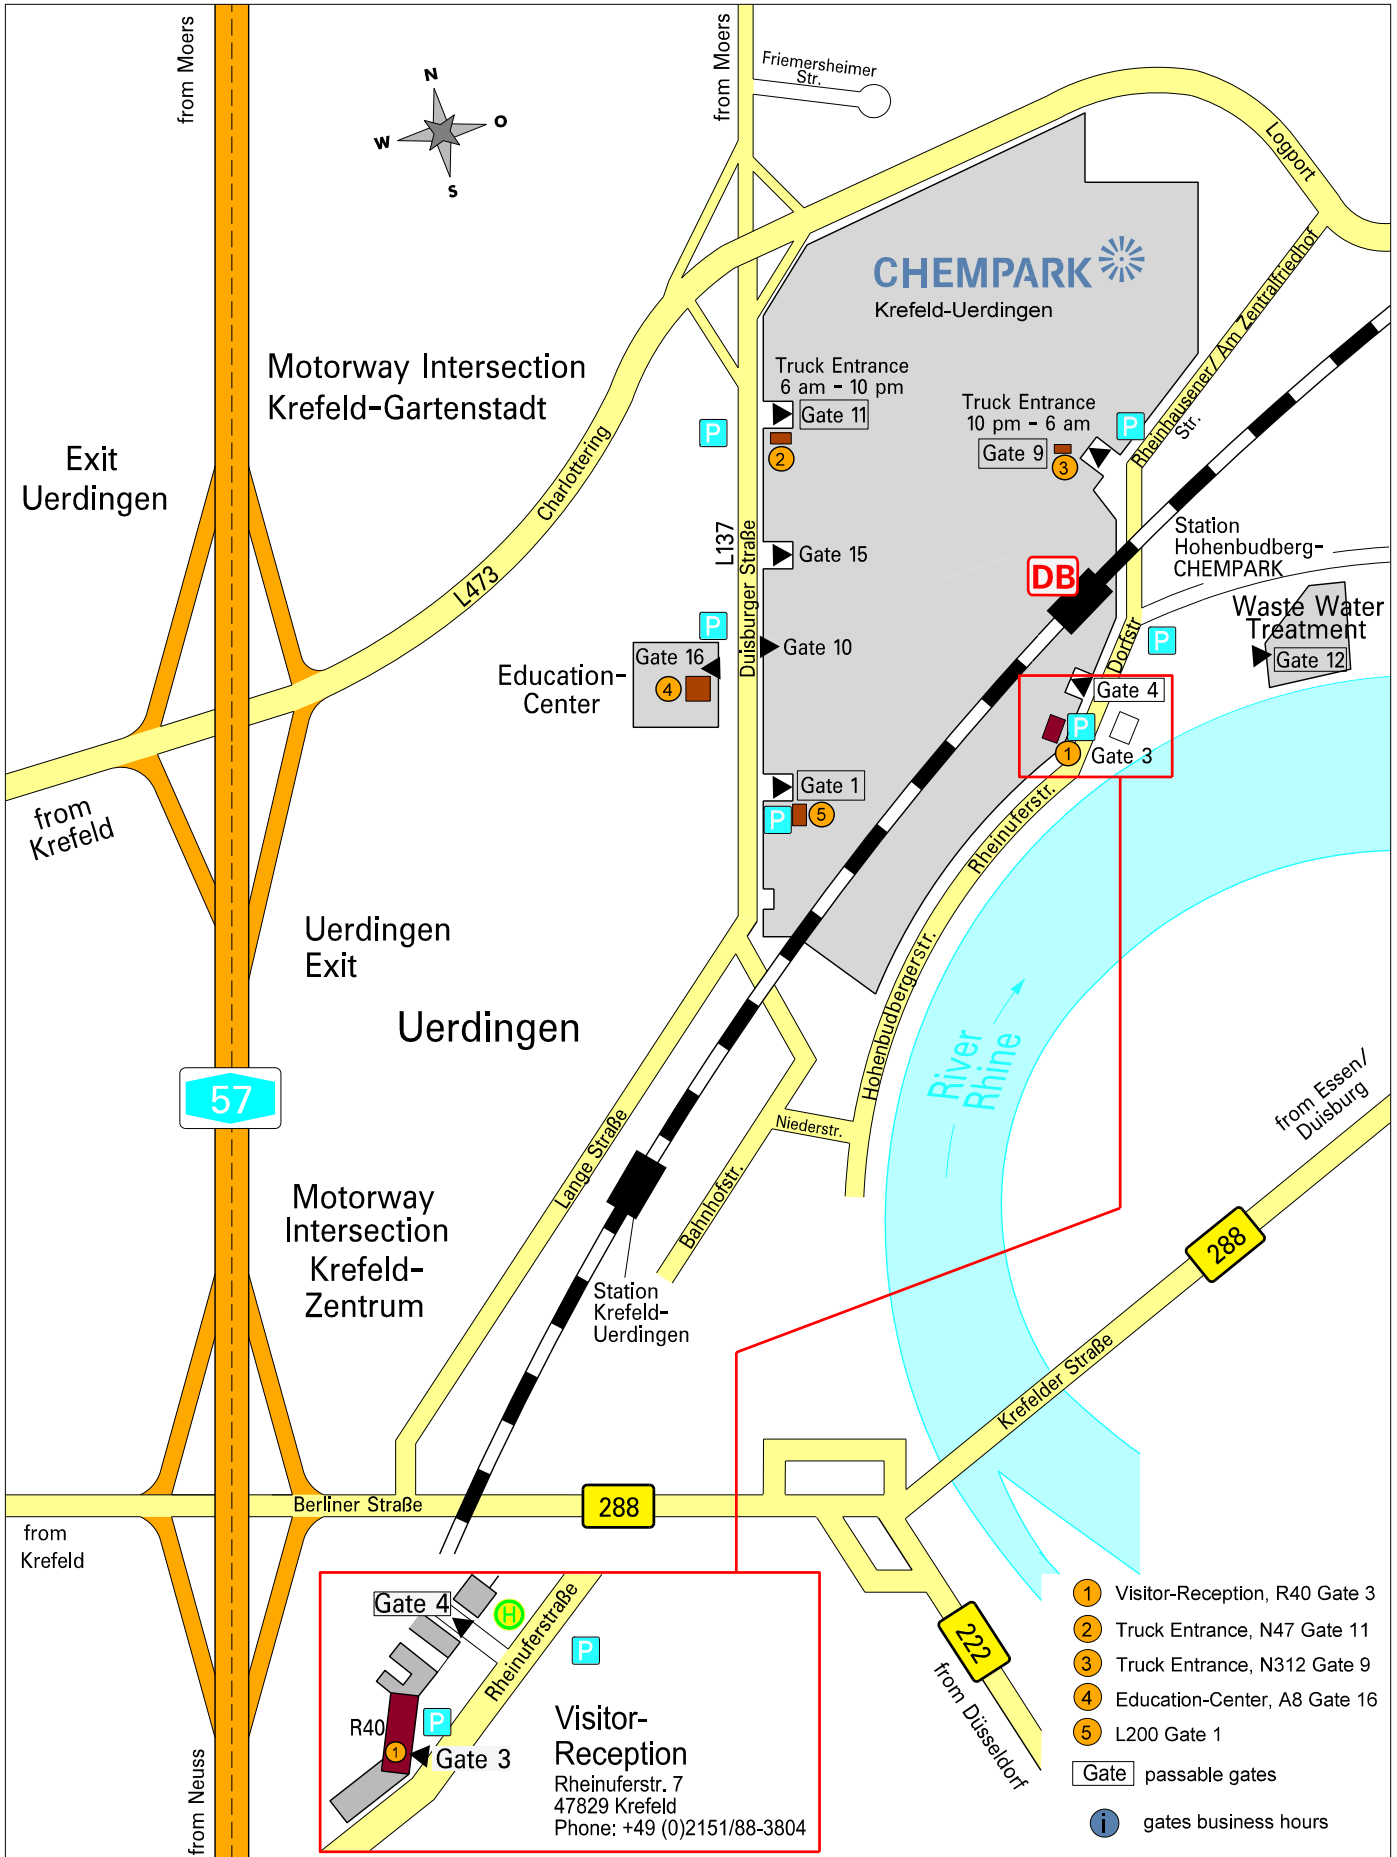

location plan detail

...for navigation systems (List of addresses & coordinates)

No. on map	Bldg. No. (internal)	Users Function	Postal code	City	Street	No.	Coordinates	
							North	East
1	R40	Visitor Reception, Gate 3	47829	Krefeld	Rheinuferstr.	7	51.36812	6.66234
2	N47	Truck Entrance, Gate 11	47829	Krefeld	Duisburger Str.	410	51.38074	6.65335
3	N312	Truck Entrance, Gate 9	47829	Krefeld	Rheinhausener Str.		51.37465	6.66389
4	A8	Training Center, Gate 16	47829	Krefeld	Duisburger Str.	410	51.37171	6.64969
5	L200	Gate 1	47829	Krefeld	Alte Friedhofstr.		51.36636	6.65113

51° N 7° E